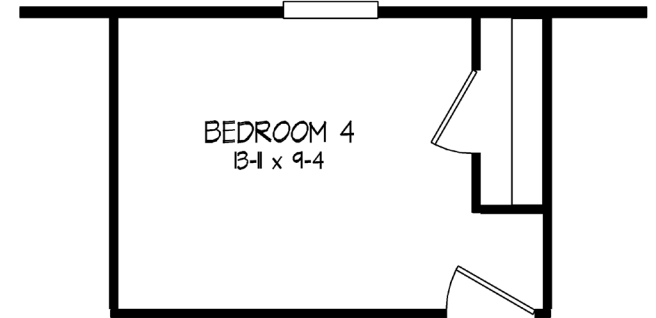

THEO

28 x 64 | 3 Bed | 2 Bath | Flex Space | 1792 sq. Ft.

(928) 899-3845
www.southwesthomesaz.com
sales@southwesthomesaz.com
1861 N. US-89, Chino Valley, AZ 86323

THEO

28 x 64 | 3 Bed | 2 Bath | Flex Space | 1792 sq. Ft. | Options