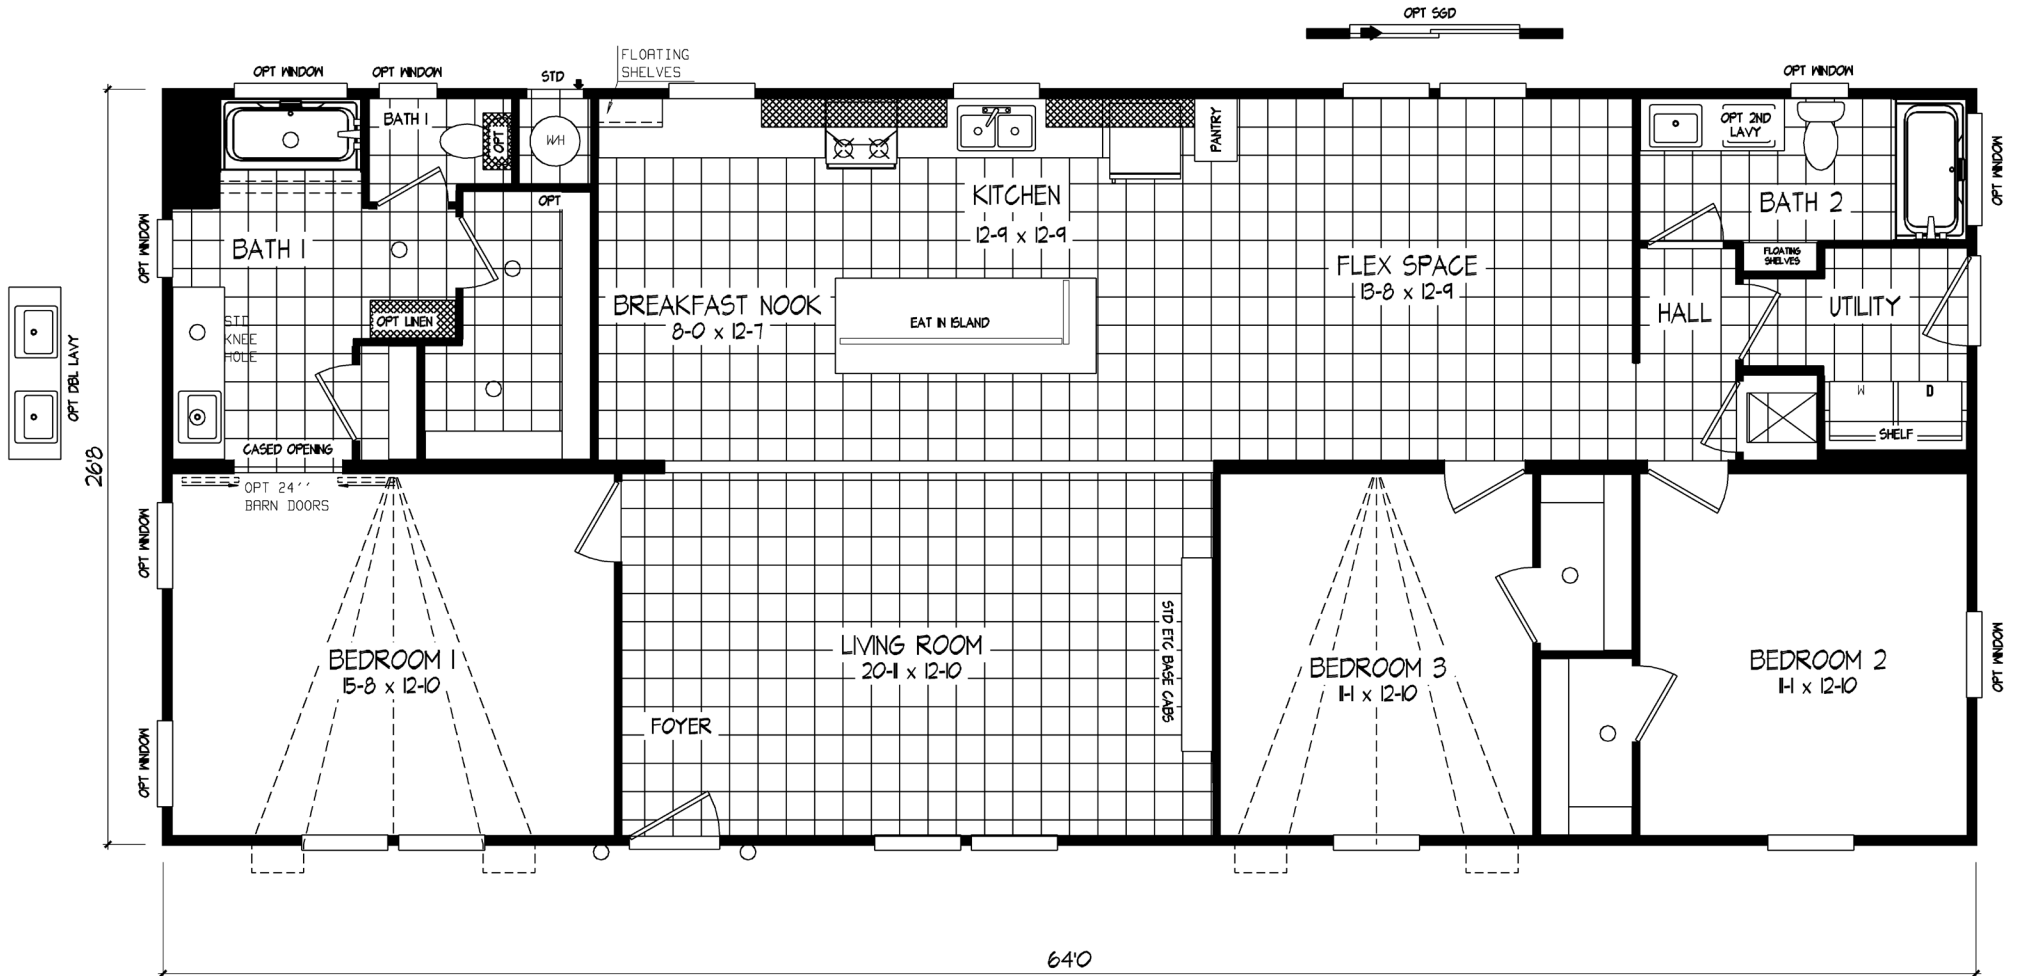

THEO

28 x 64 | 3 Bed | 2 Bath | Flex Space | 1792 sq. Ft.

(928) 899-3845
www.southwesthomesaz.com
sales@southwesthomesaz.com
1861 N. US-89, Chino Valley, AZ 86323

THEO

28 x 64 | 3 Bed | 2 Bath | Flex Space | 1792 sq. Ft. | Options