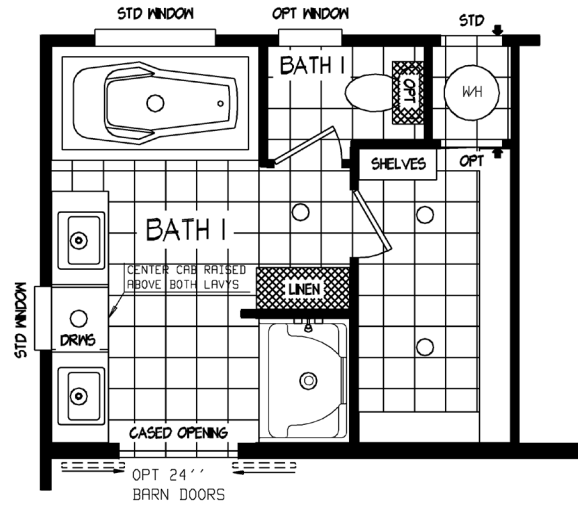

THEO

28 x 64 | 3 Bed | 2 Bath | Flex Space | 1792 sq. Ft.

(928) 899-3845
www.southwesthomesaz.com
sales@southwesthomesaz.com
1861 N. US-89, Chino Valley, AZ 86323

THEO

28 x 64 | 3 Bed | 2 Bath | Flex Space | 1792 sq. Ft. | Options