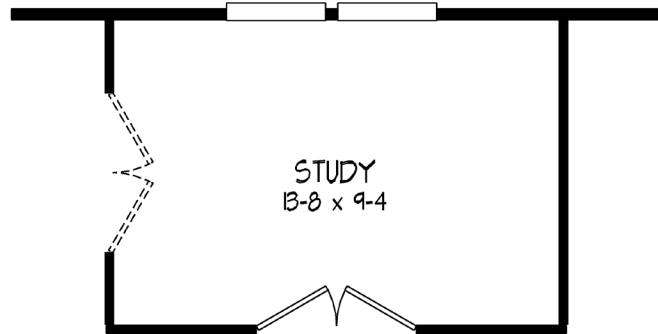

THEO

28 x 64 | 3 Bed | 2 Bath | Flex Space | 1792 sq. Ft.

(928) 899-3845
www.southwesthomesaz.com
sales@southwesthomesaz.com
1861 N. US-89, Chino Valley, AZ 86323

THEO

28 x 64 | 3 Bed | 2 Bath | Flex Space | 1792 sq. Ft. | Options