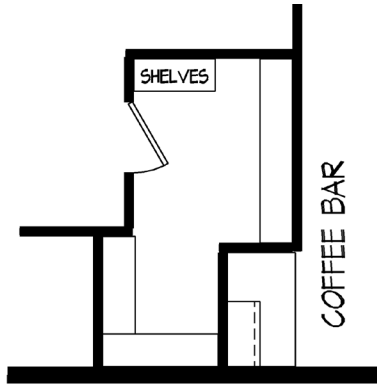

THEO

28 x 64 | 3 Bed | 2 Bath | Flex Space | 1792 sq. Ft.

(928) 899-3845
www.southwesthomesaz.com
sales@southwesthomesaz.com
1861 N. US-89, Chino Valley, AZ 86323

THEO

28 x 64 | 3 Bed | 2 Bath | Flex Space | 1792 sq. Ft. | Options