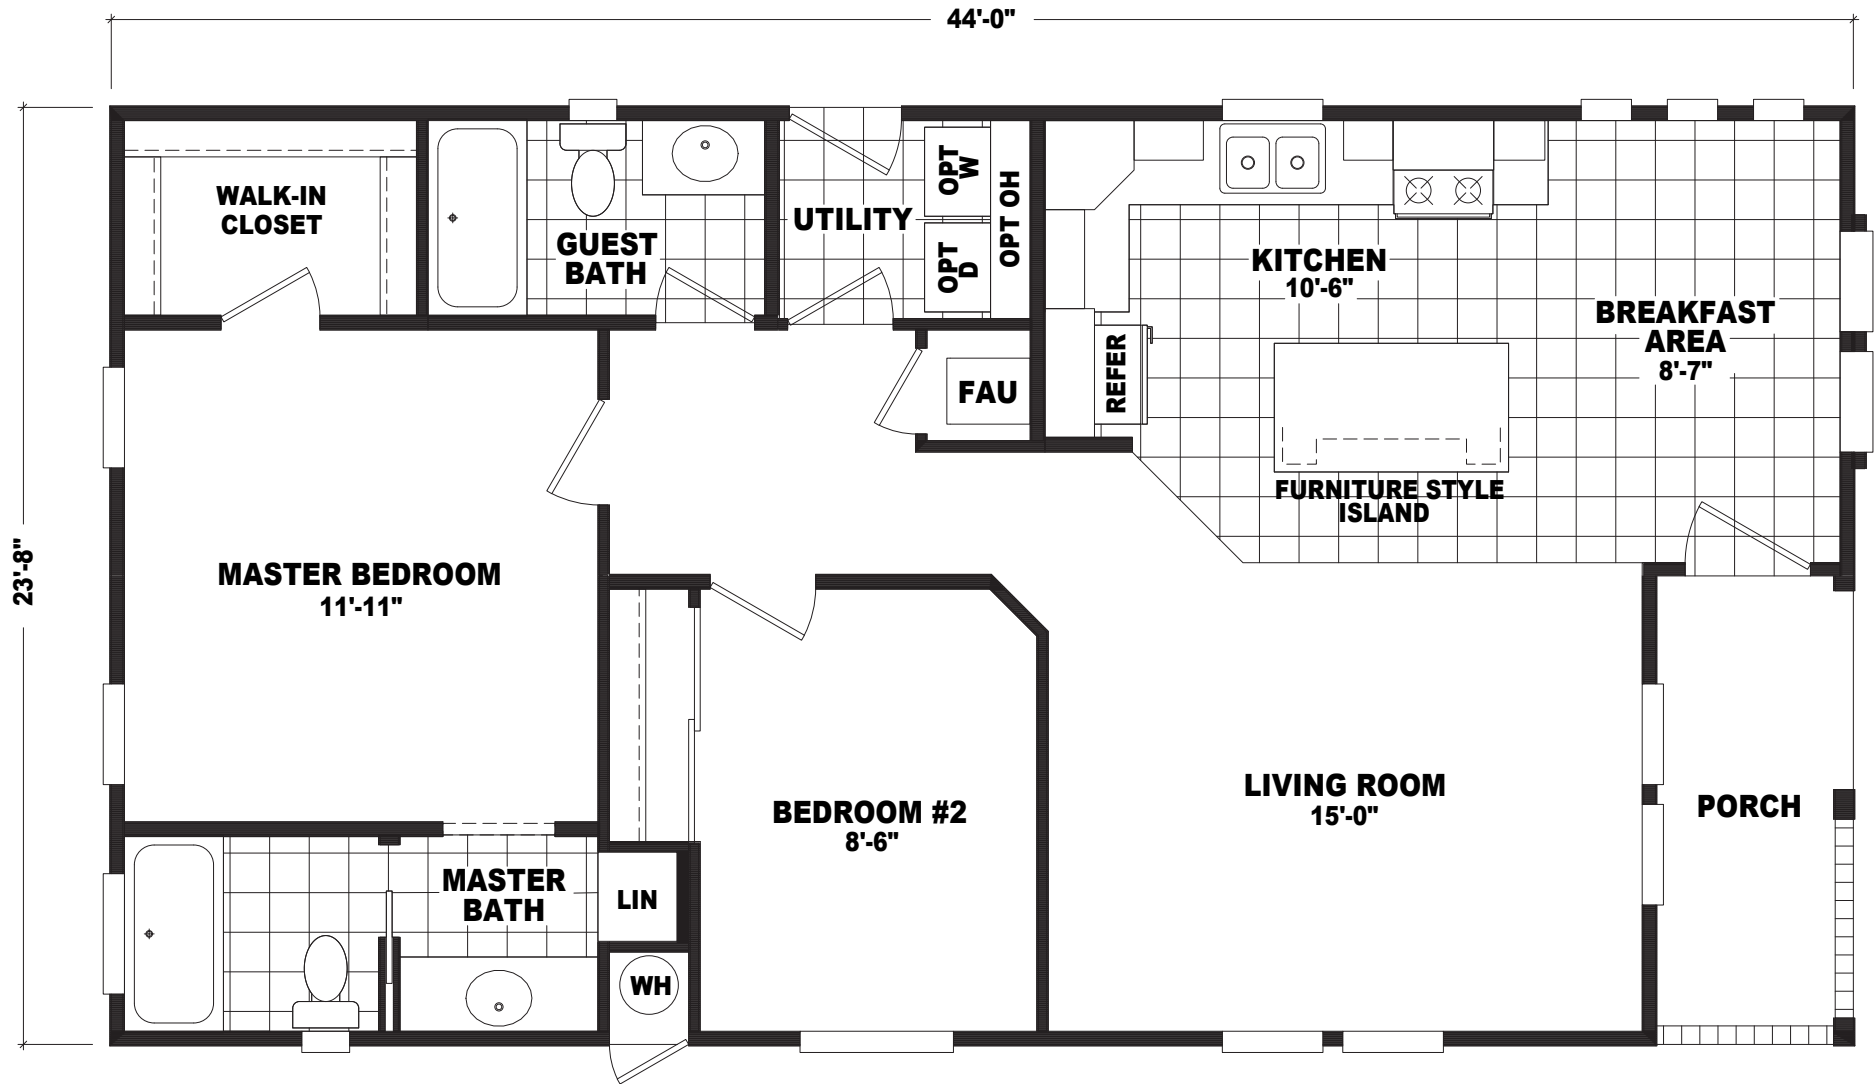

Westin Porch Series
 WP-24442A | 2 bed / 2 bath | 1,041 Sq. Ft.

(928) 899-3845
 www.southwesthomesaz.com
 sales@southwesthomesaz.com

Southwest Homes and/or the manufacturer reserves the right to modify the specifications, design features and prices of the homes. Modifications may vary by home and are subject to change without notice. All dimensions and square footages are approximate and can vary in production.