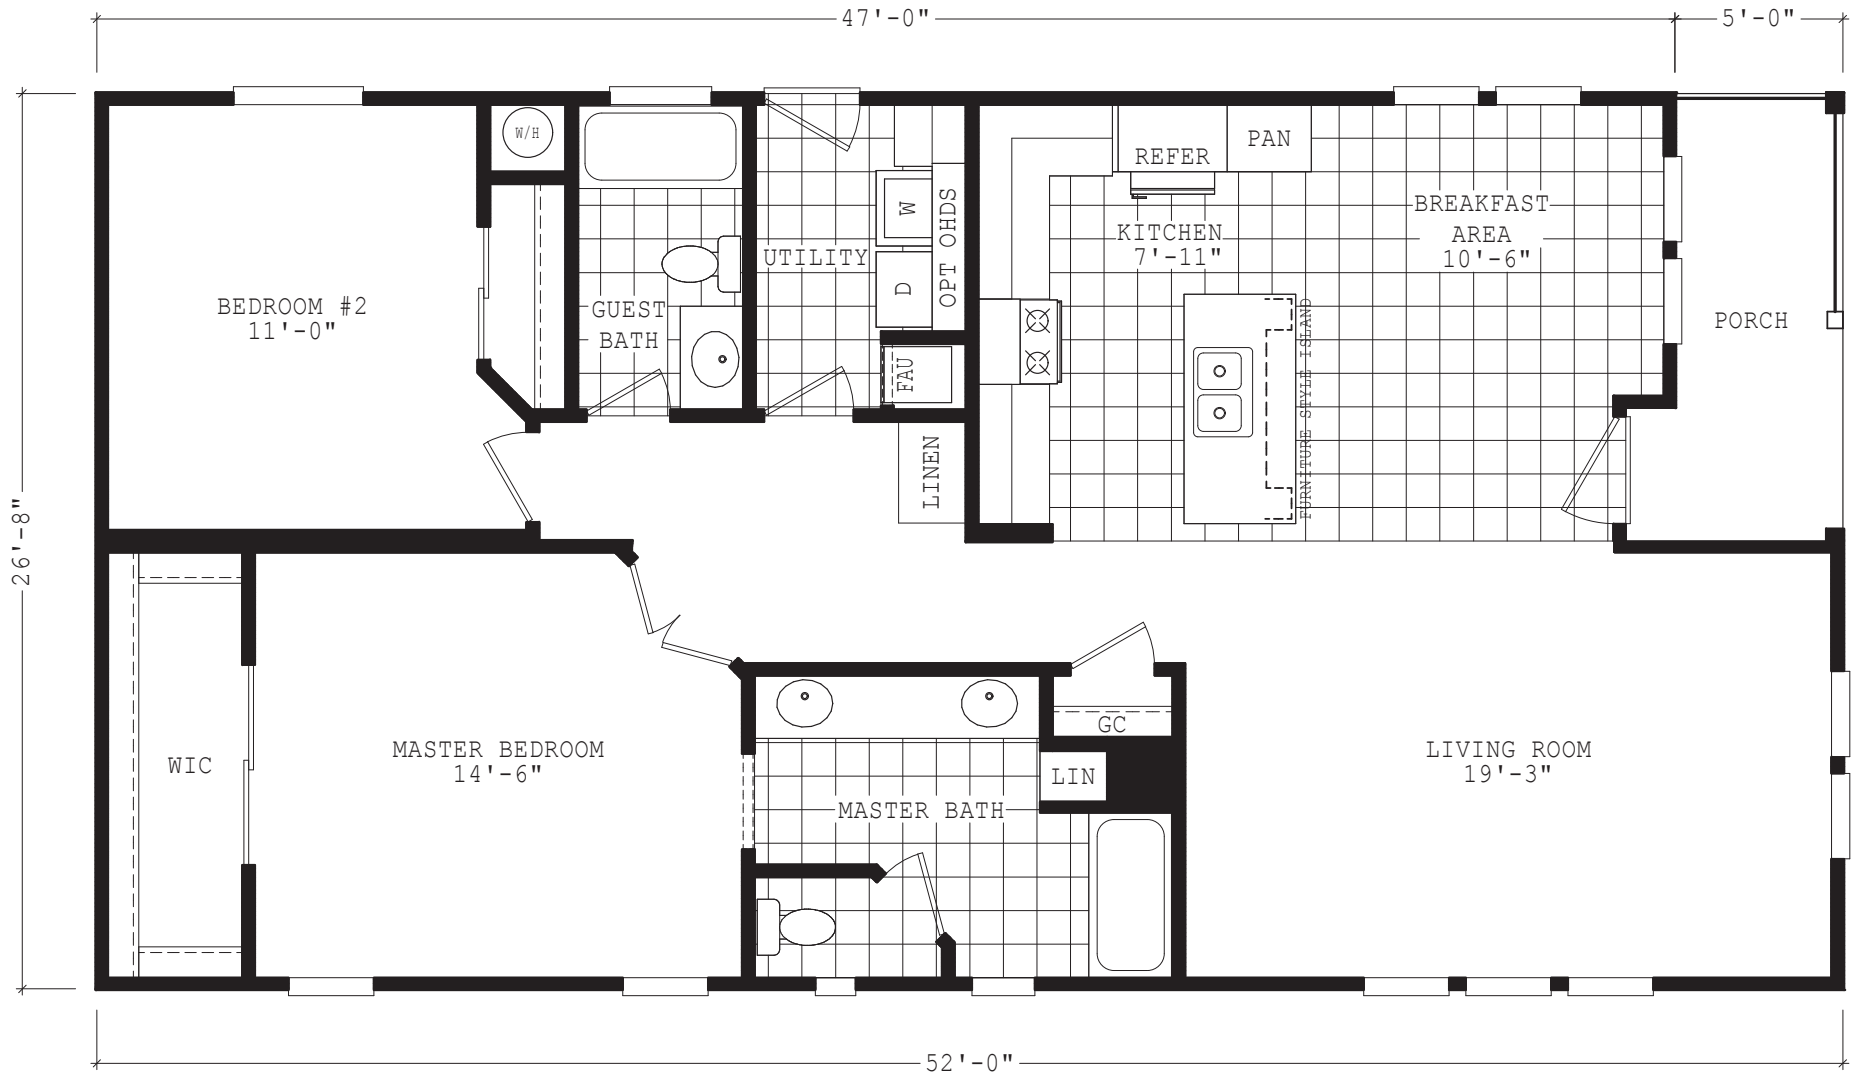

Durango Porch Series

DP-28522A | 2 bed / 2 bath | 1,386 Sq. Ft.

(928) 899-3845
www.southwesthomesaz.com
sales@southwesthomesaz.com

Southwest Homes and/or the manufacturer reserves the right to modify the specifications, design features and prices of the homes. Modifications may vary by home and are subject to change without notice. All dimensions and square footages are approximate and can vary in production.