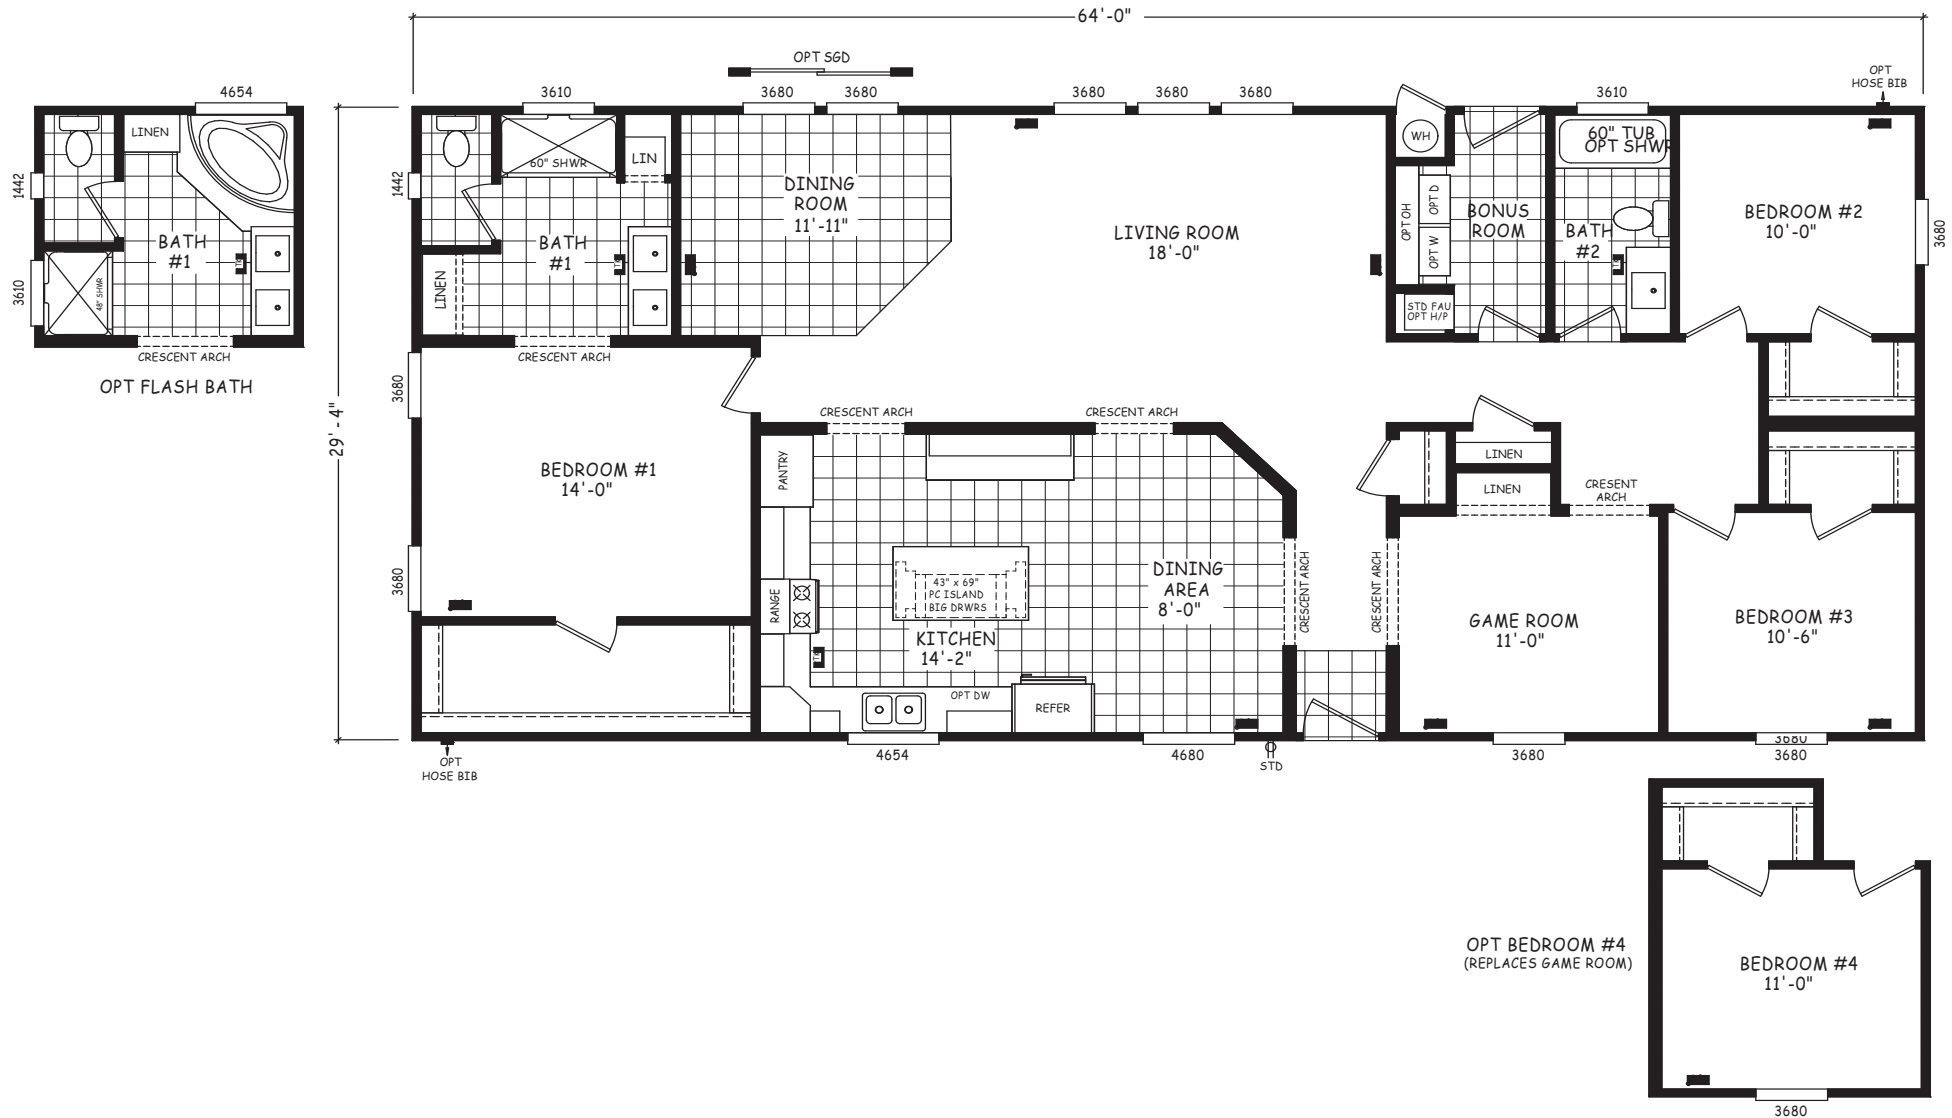

Pinnacle Series
NC30643A | 3 bed / 2 bath | 1,877 Sq. Ft.

(928) 899-3845
 www.southwesthomesaz.com
 sales@southwesthomesaz.com

Southwest Homes and/or the manufacturer reserves the right to modify the specifications, design features and prices of the homes. Modifications may vary by home and are subject to change without notice. All dimensions and square footages are approximate and can vary in production.