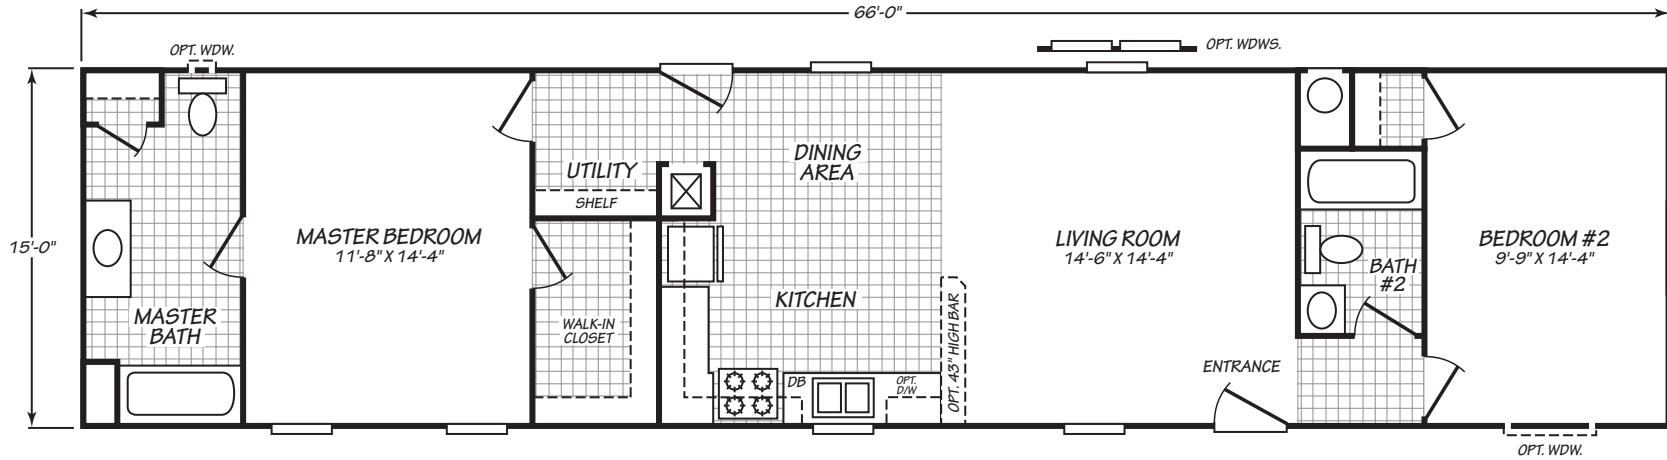

CANYON LAKE

OPT. GLAMOUR BATH

MODEL 15662C

2 Bedroom • 2 Bath • 990 Square Feet

©2016 FLEETWOOD HOMES INC. ALL RIGHTS RESERVED

Important: Because we continually update and modify our products, it is important for you to know that our brochures and literature are for illustrative purposes only. **ILLUSTRATIONS MAY SHOW OPTIONAL FEATURES.** All information contained herein may vary from the actual home we build. Dimensions are nominal length and width measurements are from exterior wall to exterior wall. We reserve the right to make changes at any time, without notice or obligation, in prices, colors, materials, specifications, features and models. Please check with your retailer for specific information about the home you select.