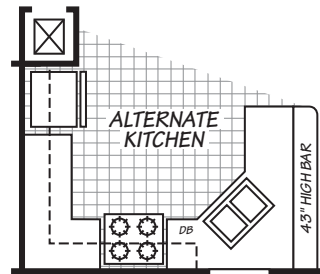

CANYON LAKE

OPT. GLAMOUR BATH

MODEL 15662C

2 Bedroom • 2 Bath • 990 Square Feet

©2016 FLEETWOOD HOMES INC. ALL RIGHTS RESERVED

Important: Because we continually update and modify our products, it is important for you to know that our brochures and literature are for illustrative purposes only. **ILLUSTRATIONS MAY SHOW OPTIONAL FEATURES.** All information contained herein may vary from the actual home we build. Dimensions are nominal length and width measurements are from exterior wall to exterior wall. We reserve the right to make changes at any time, without notice or obligation, in prices, colors, materials, specifications, features and models. Please check with your retailer for specific information about the home you select.