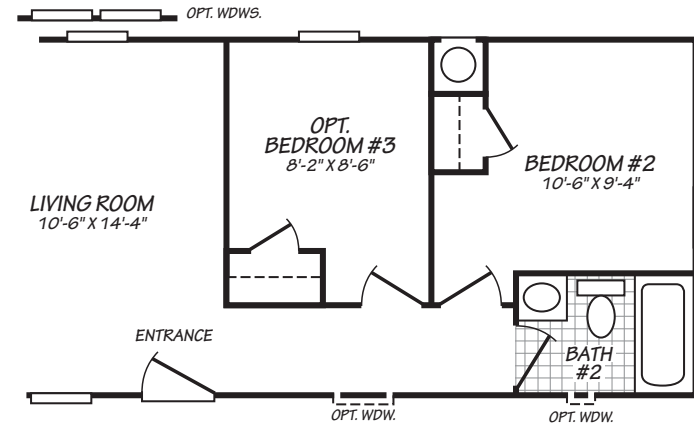

CANYON LAKE

OPT. GLAMOUR BATH

MODEL 15662C

2 Bedroom • 2 Bath • 990 Square Feet

©2016 FLEETWOOD HOMES INC. ALL RIGHTS RESERVED

Important: Because we continually update and modify our products, it is important for you to know that our brochures and literature are for illustrative purposes only. **ILLUSTRATIONS MAY SHOW OPTIONAL FEATURES.** All information contained herein may vary from the actual home we build. Dimensions are nominal length and width measurements are from exterior wall to exterior wall. We reserve the right to make changes at any time, without notice or obligation, in prices, colors, materials, specifications, features and models. Please check with your retailer for specific information about the home you select.