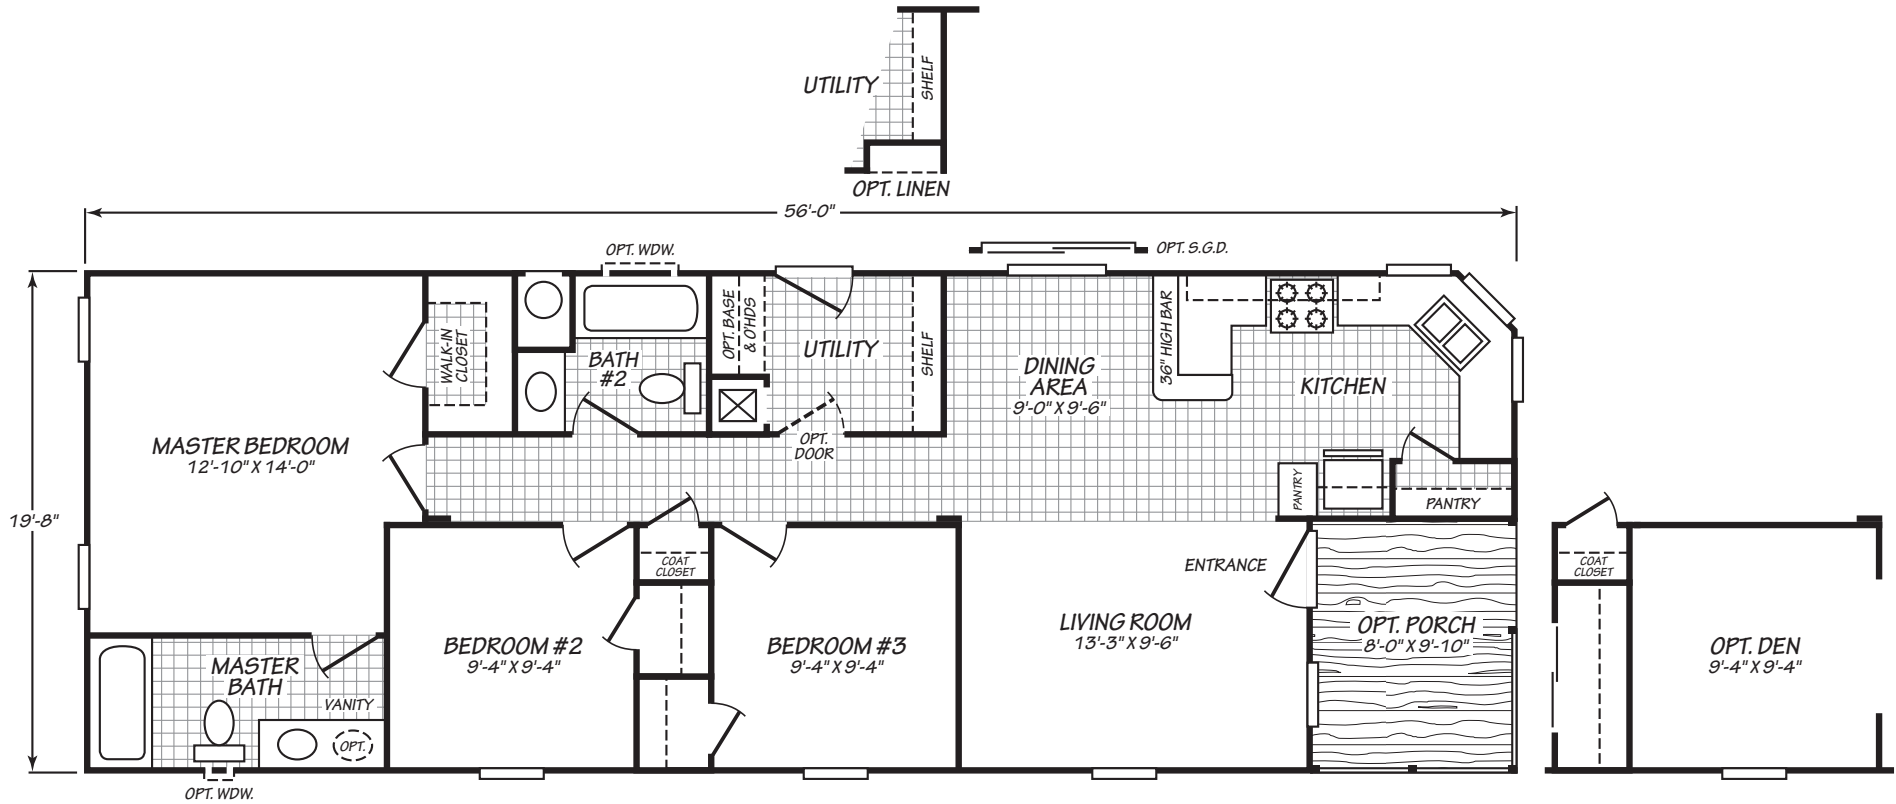

## MODEL 20563K

3 Bedroom • 2 Bath • 1,020 Square Feet

©2017 FLEETWOOD HOMES INC. ALL RIGHTS RESERVED

Important: Because we continually update and modify our products, it is important for you to know that our brochures and literature are for illustrative purposes only. **ILLUSTRATIONS MAY SHOW OPTIONAL FEATURES.** All information contained herein may vary from the actual home we build. Dimensions are nominal length and width measurements are from exterior wall to exterior wall. We reserve the right to make changes at any time, without notice or obligation, in prices, colors, materials, specifications, features and models. Please check with your retailer for specific information about the home you select.