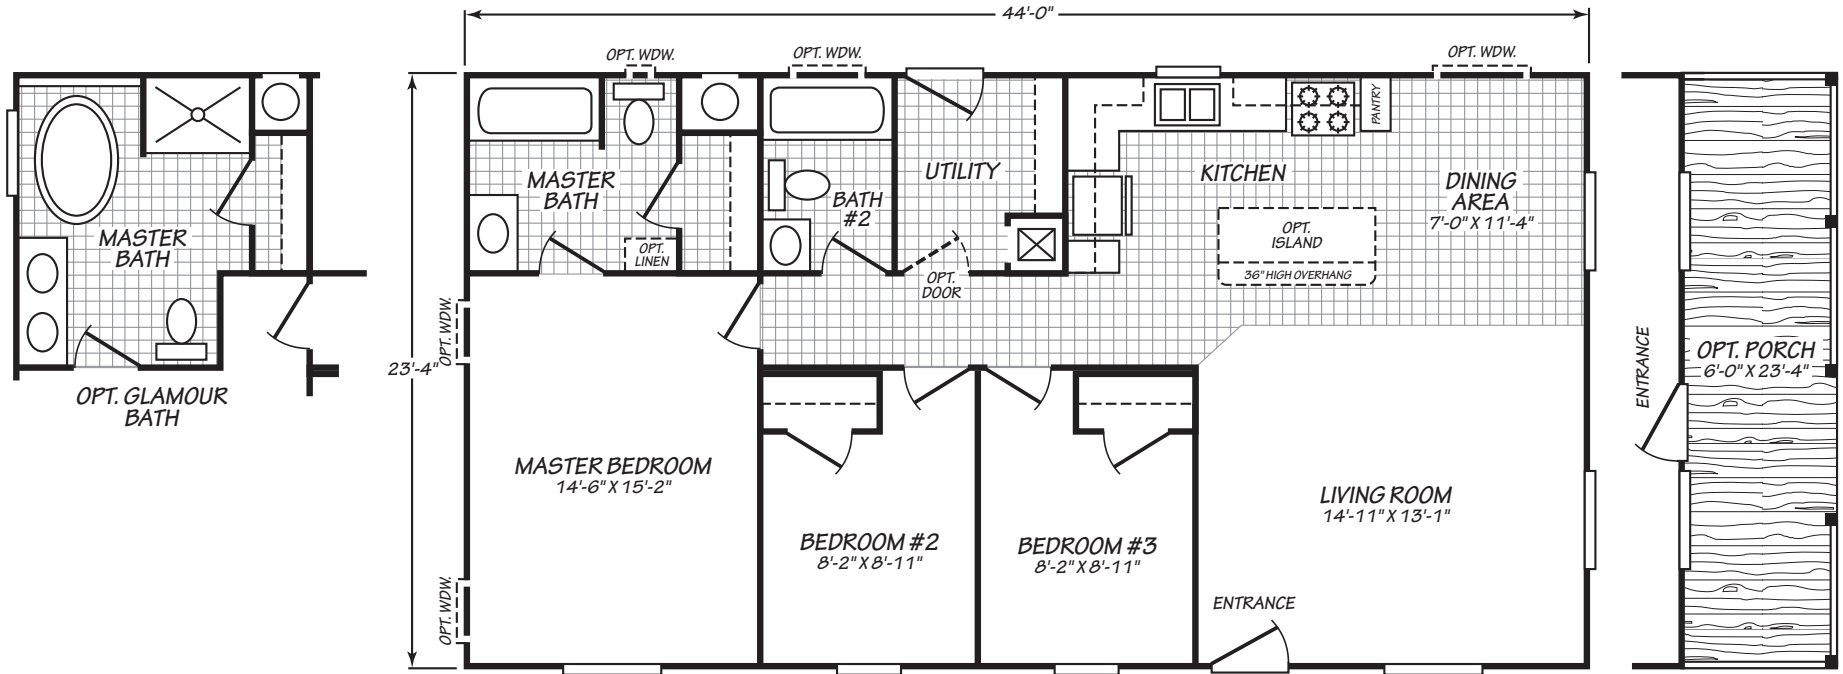

CANYON LAKE

MODEL 24443D

3 Bedroom • 2 Bath • 1,026 Square Feet

©2016 FLEETWOOD HOMES INC. ALL RIGHTS RESERVED

Important: Because we continually update and modify our products, it is important for you to know that our brochures and literature are for illustrative purposes only. **ILLUSTRATIONS MAY SHOW OPTIONAL FEATURES.** All information contained herein may vary from the actual home we build. Dimensions are nominal length and width measurements are from exterior wall to exterior wall. We reserve the right to make changes at any time, without notice or obligation, in prices, colors, materials, specifications, features and models. Please check with your retailer for specific information about the home you select.