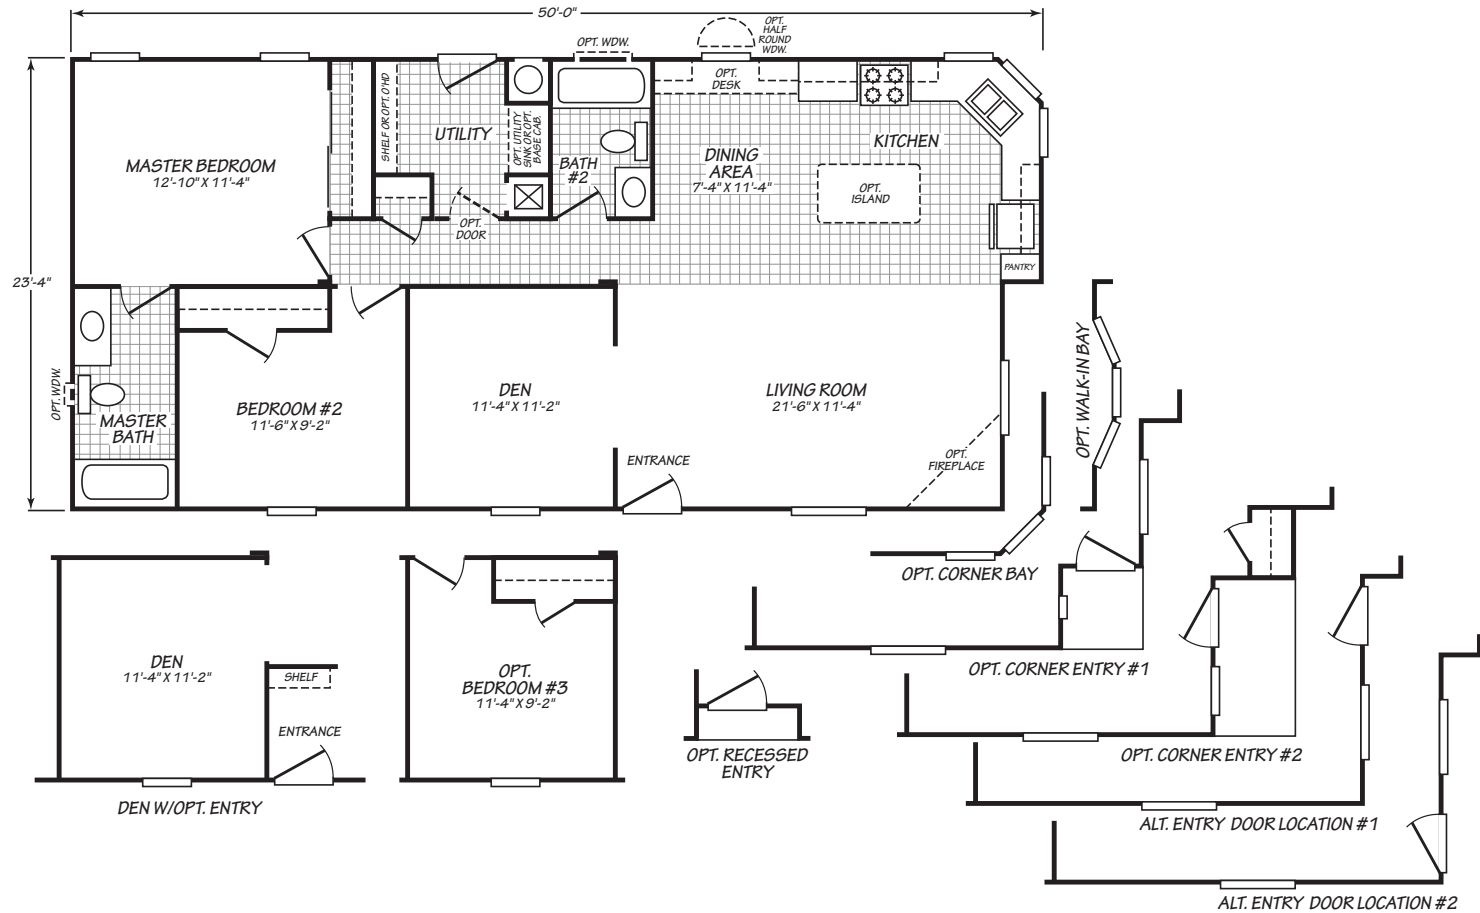

CANYON LAKE

MODEL 24502K

2 Bedroom • 2 Bath • 1,166 Square Feet

©2016 FLEETWOOD HOMES INC. ALL RIGHTS RESERVED

Important: Because we continually update and modify our products, it is important for you to know that our brochures and literature are for illustrative purposes only. **ILLUSTRATIONS MAY SHOW OPTIONAL FEATURES.** All information contained herein may vary from the actual home we build. Dimensions are nominal length and width measurements are from exterior wall to exterior wall. We reserve the right to make changes at any time, without notice or obligation, in prices, colors, materials, specifications, features and models. Please check with your retailer for specific information about the home you select.