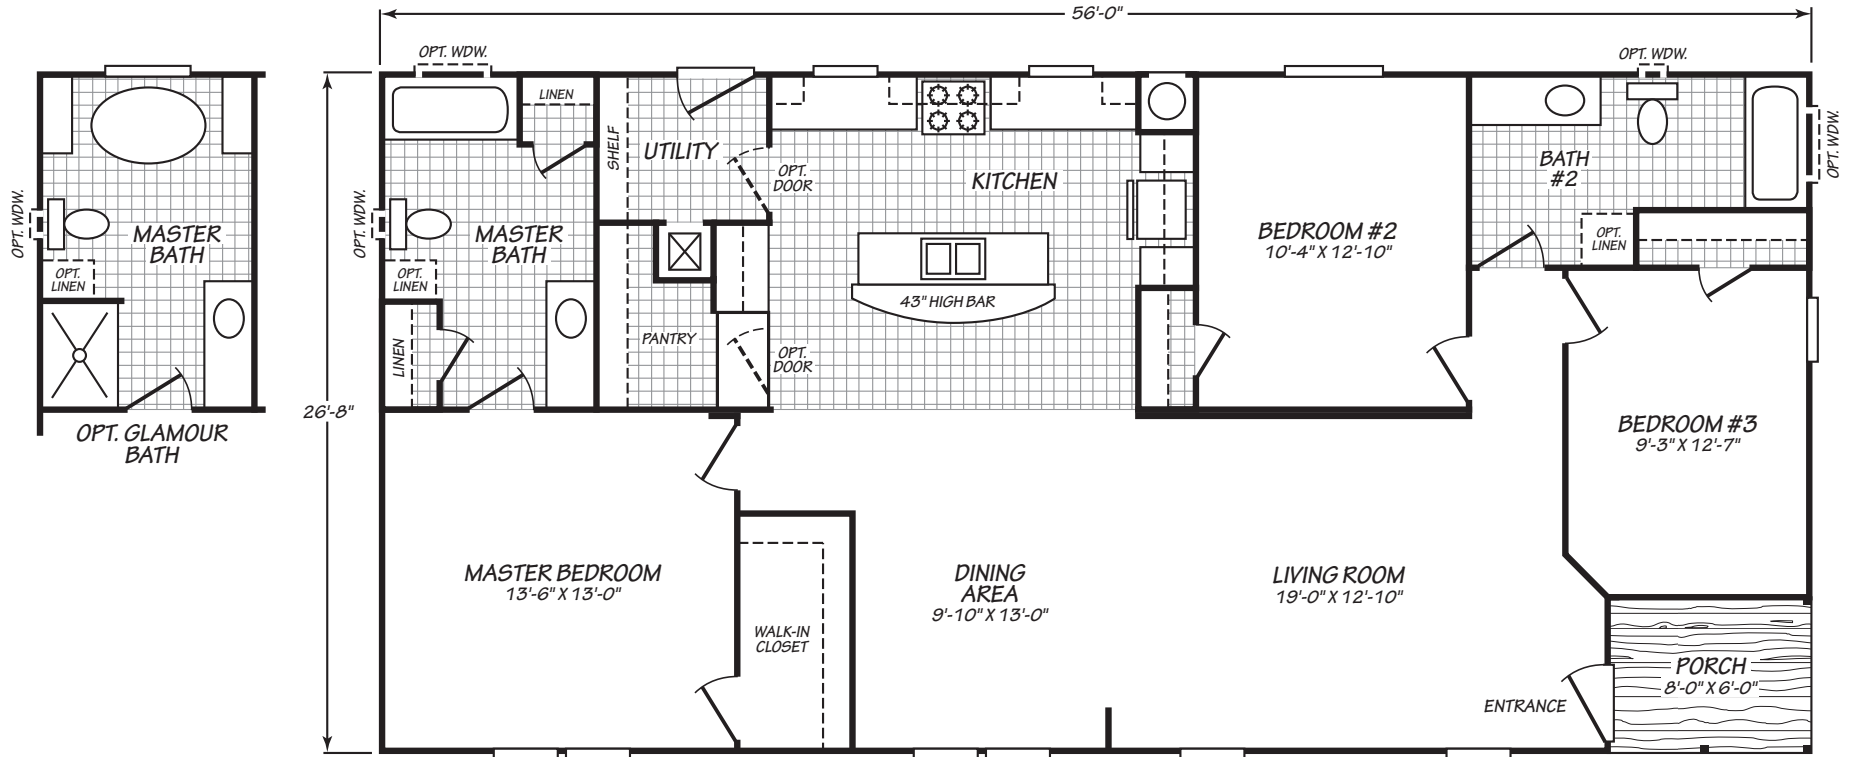

## MODEL 28563G

3 Bedroom • 2 Bath • 1,492 Square Feet

©2016 FLEETWOOD HOMES INC. ALL RIGHTS RESERVED

Important: Because we continually update and modify our products, it is important for you to know that our brochures and literature are for illustrative purposes only. **ILLUSTRATIONS MAY SHOW OPTIONAL FEATURES.** All information contained herein may vary from the actual home we build. Dimensions are nominal length and width measurements are from exterior wall to exterior wall. We reserve the right to make changes at any time, without notice or obligation, in prices, colors, materials, specifications, features and models. Please check with your retailer for specific information about the home you select.