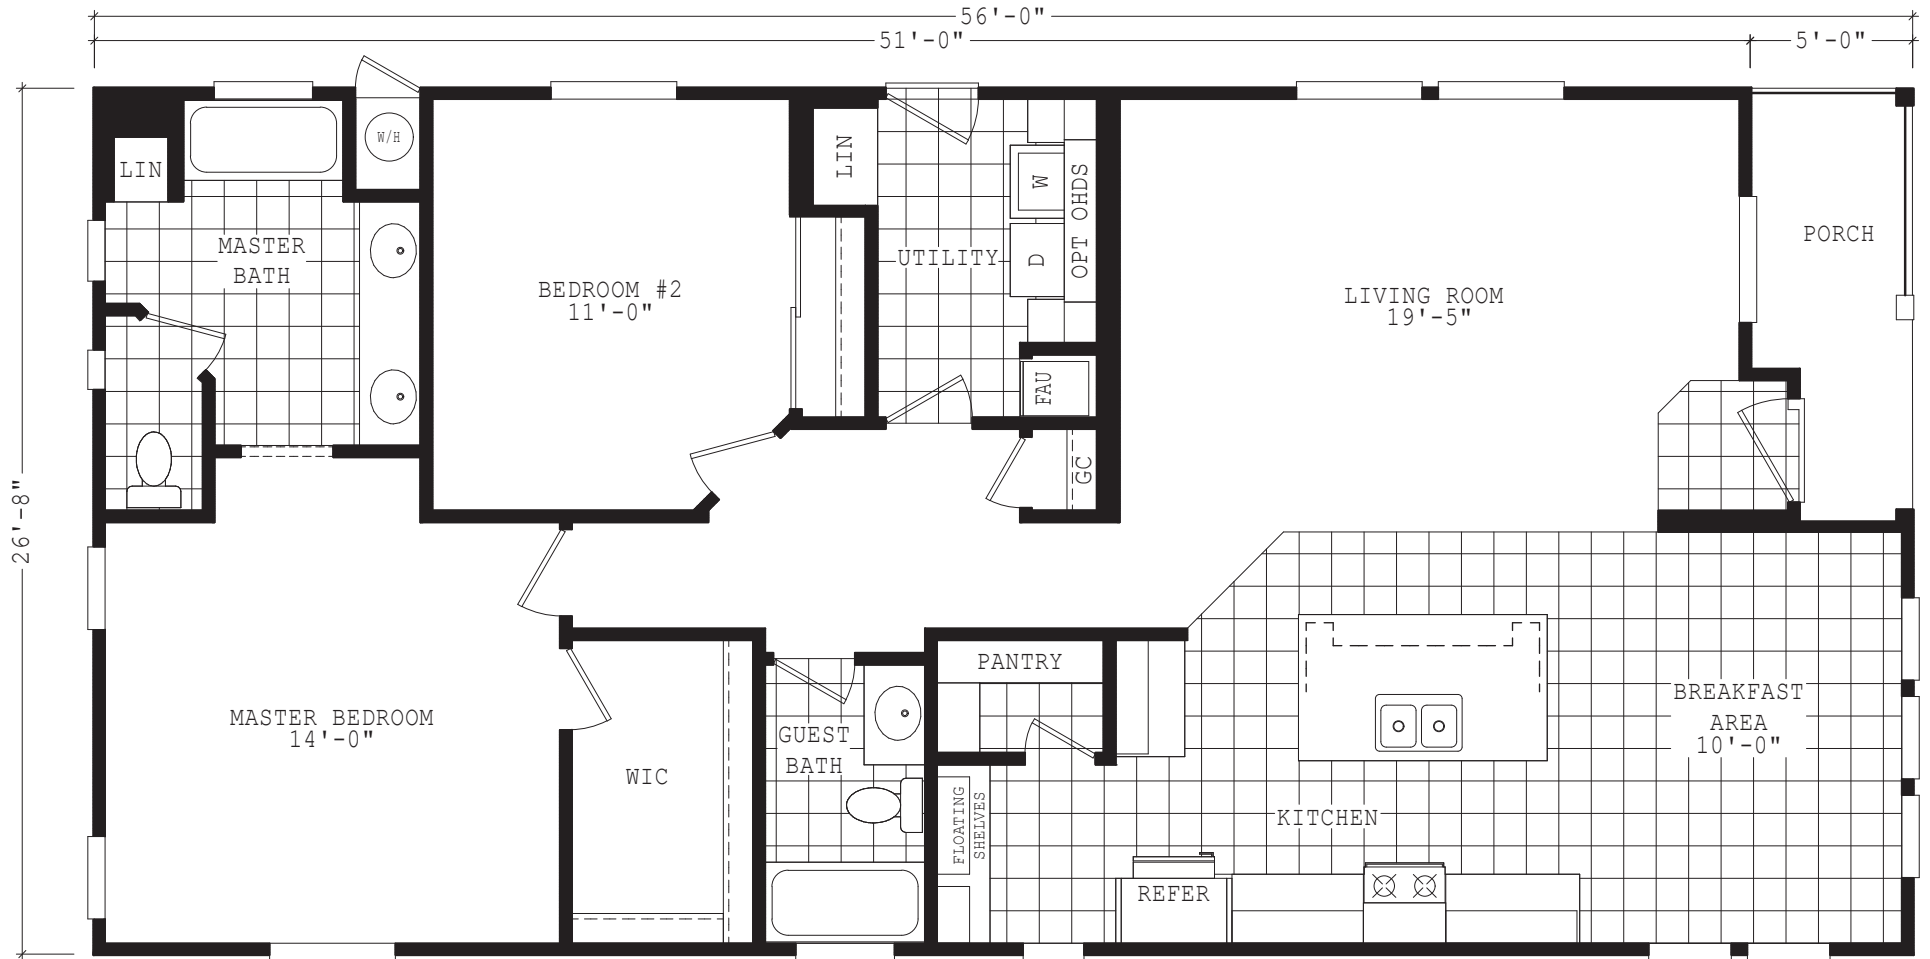

Durango Porch Series

DP-28562D | 2 bed / 2 bath | 1493 Sq. Ft.

(928) 899-3845
www.southwesthomesaz.com
sales@southwesthomesaz.com

Southwest Homes and/or the manufacturer reserves the right to modify the specifications, design features and prices of the homes. Modifications may vary by home and are subject to change without notice. All dimensions and square footages are approximate and can vary in production.